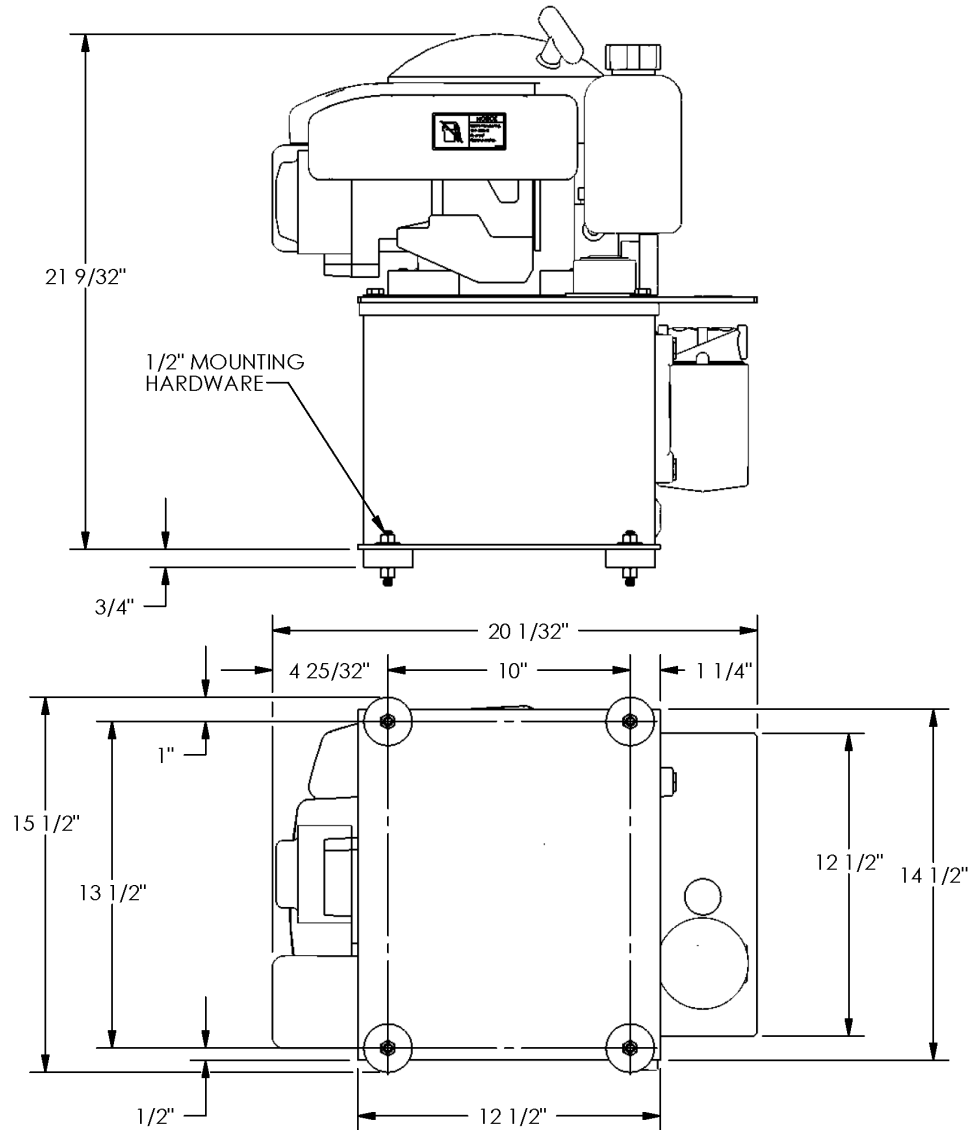

McElroy Manufacturing, Inc.
The leader by design.
Tulsa, Oklahoma U.S.A.

DRAWN: BWW   CHECK: TLW   APPR'VD: SWB   DATE: 6/12/00   SHT No: 1   REV No: A   PART No: LT0164

LineTamer™ GAS H.P.U. INSTALLATION DRAWING