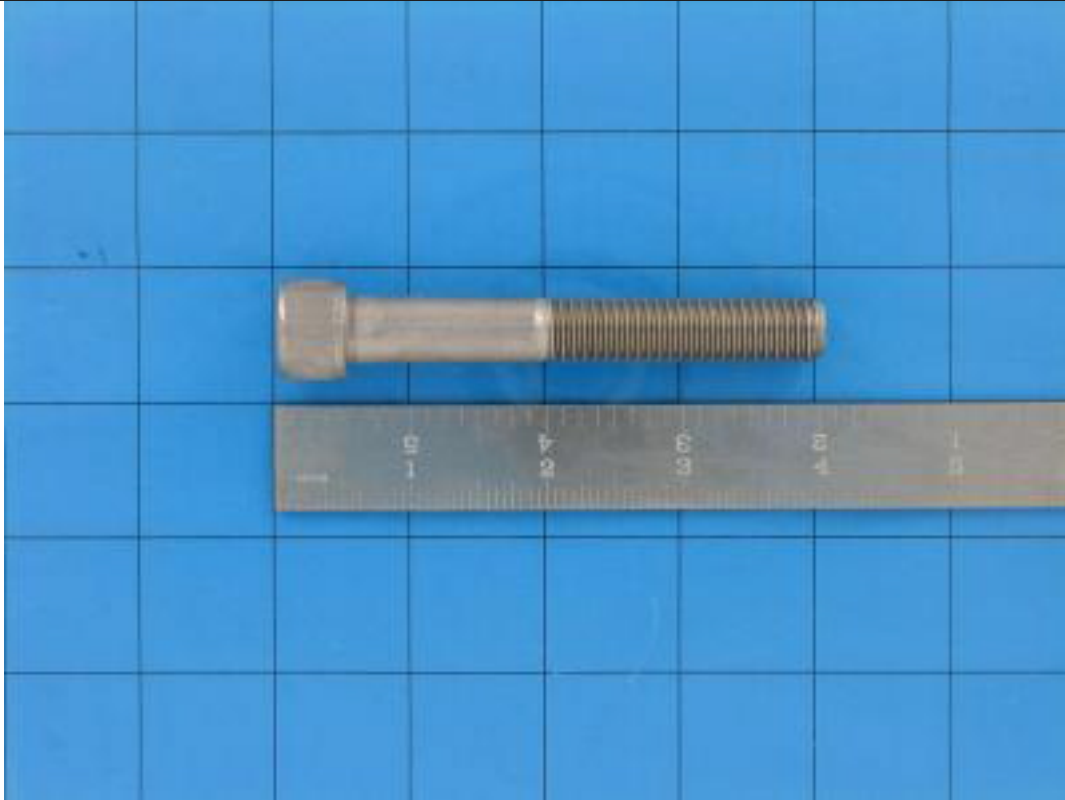

## McElroy Manufacturing Parts List

**Part Number:** MAN00059 1/2-13NC X 3-1/2 LG Shcs SS

1/2-13nc x 3-1/2 lg shcs ss

Please visit <https://fusion.mcelroy.com/parts> to purchase parts or for more information.