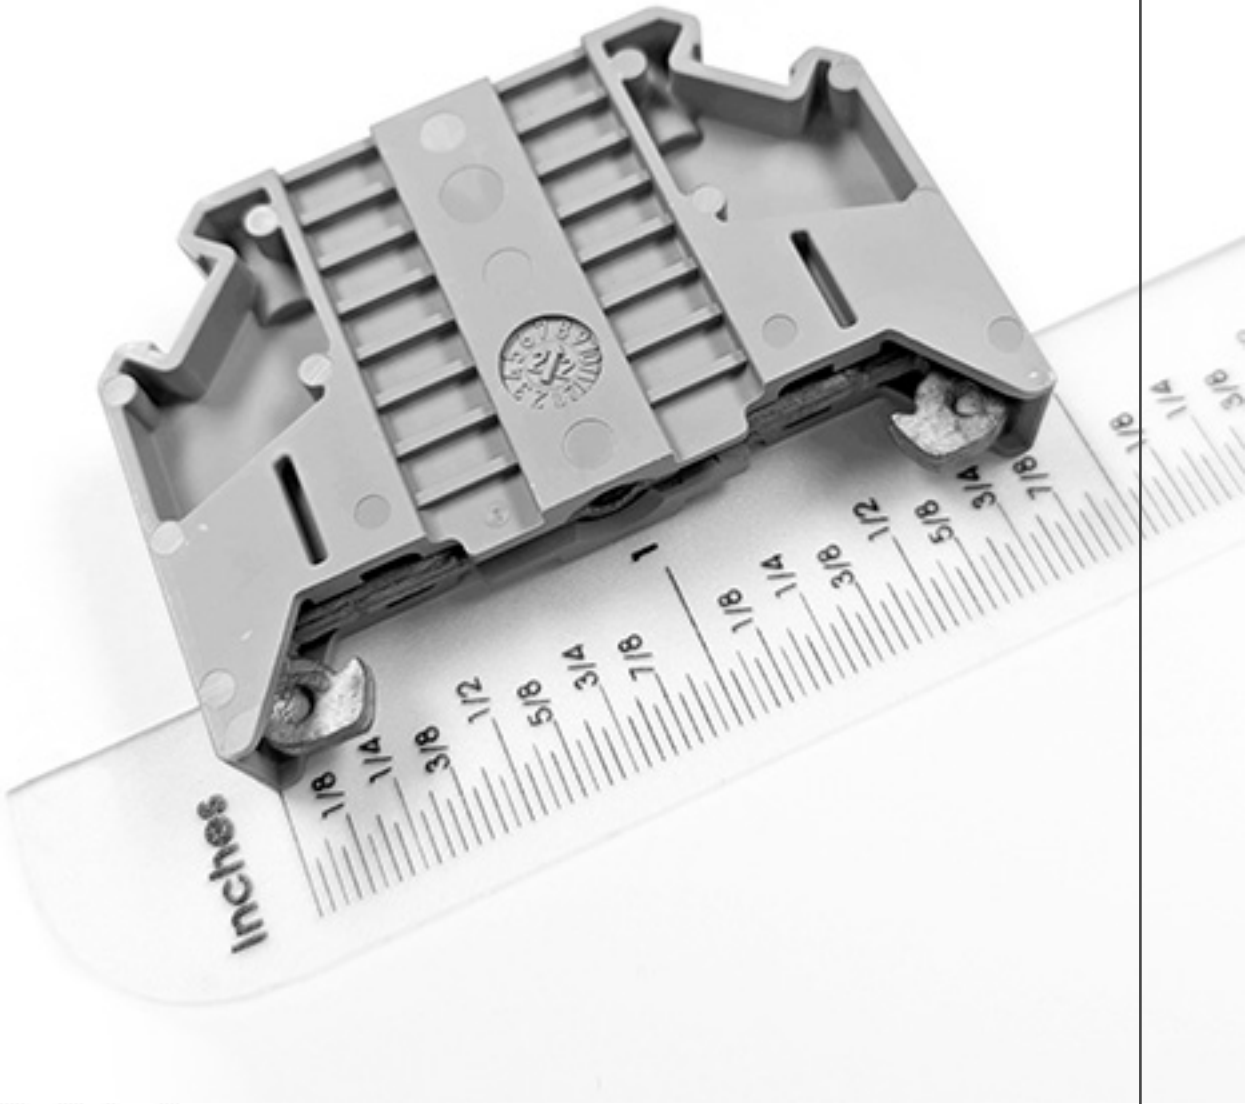

McElroy Manufacturing Parts List

Part Number: MLM00056 End Clamp

End clamp

Please visit <https://fusion.mcelroy.com/parts> to purchase parts or for more information.