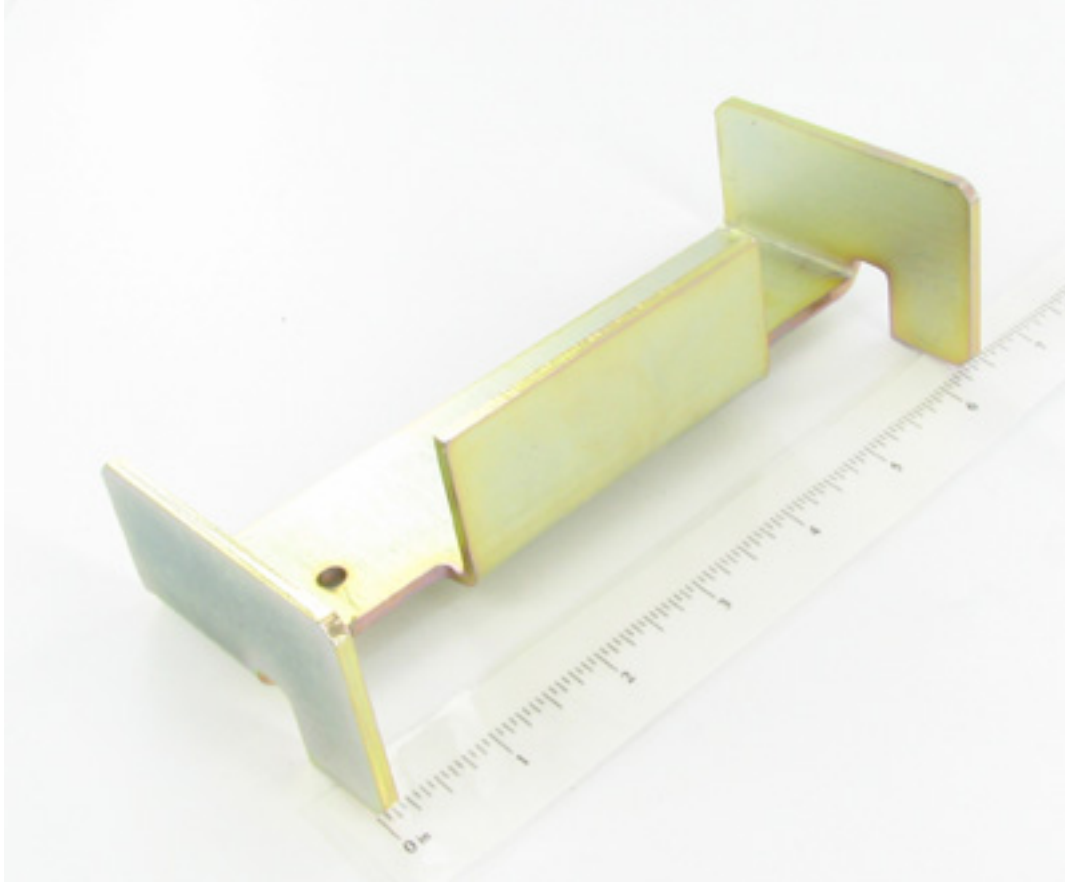

McElroy Manufacturing Parts List

Part Number: SW03401 SW Htr Guide

Sw htr guide

Please visit <https://fusion.mcelroy.com/parts> to purchase parts or for more information.