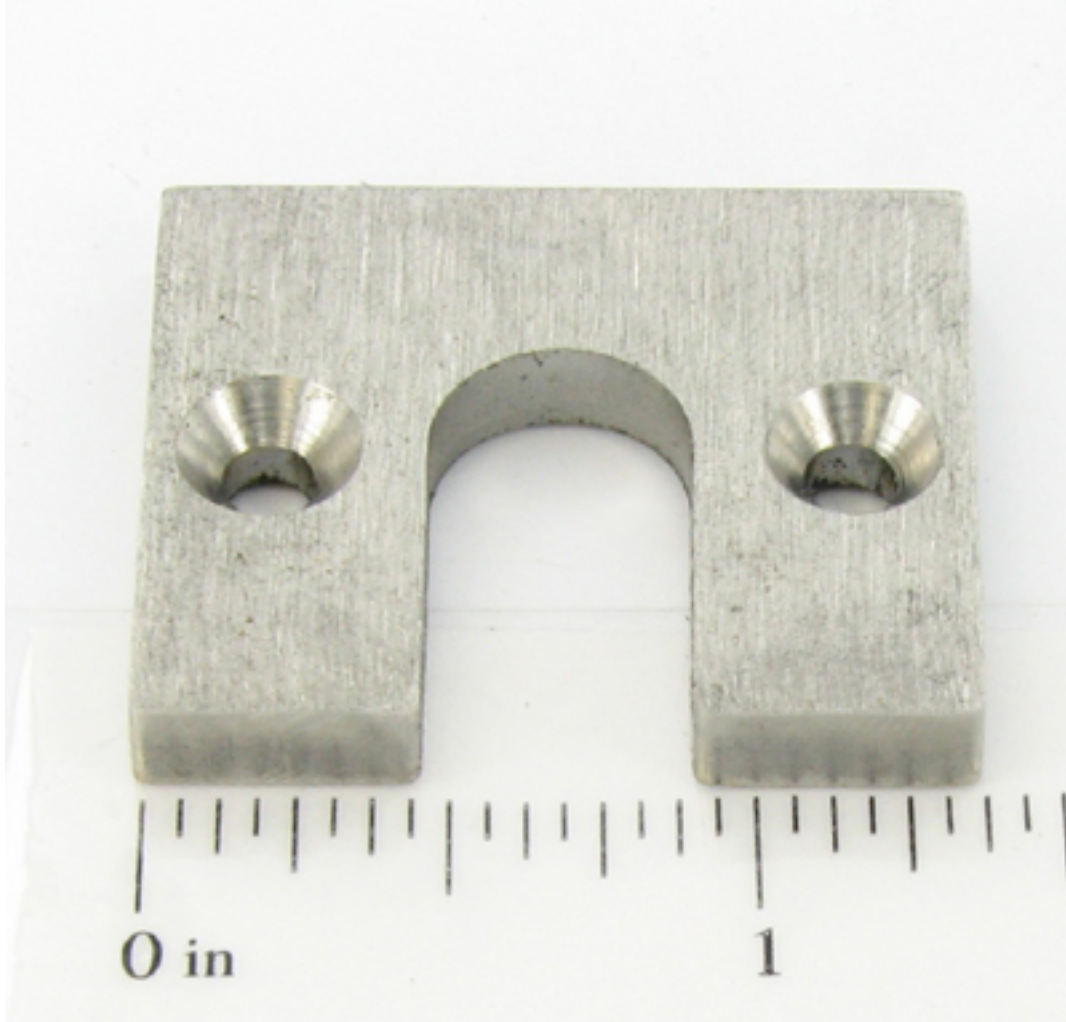

McElroy Manufacturing Parts List

Part Number: SW09503 J/c SW Upper Jaw Clamp Pad

J/c sw upper jaw clamp pad

Please visit <https://fusion.mcelroy.com/parts> to purchase parts or for more information.