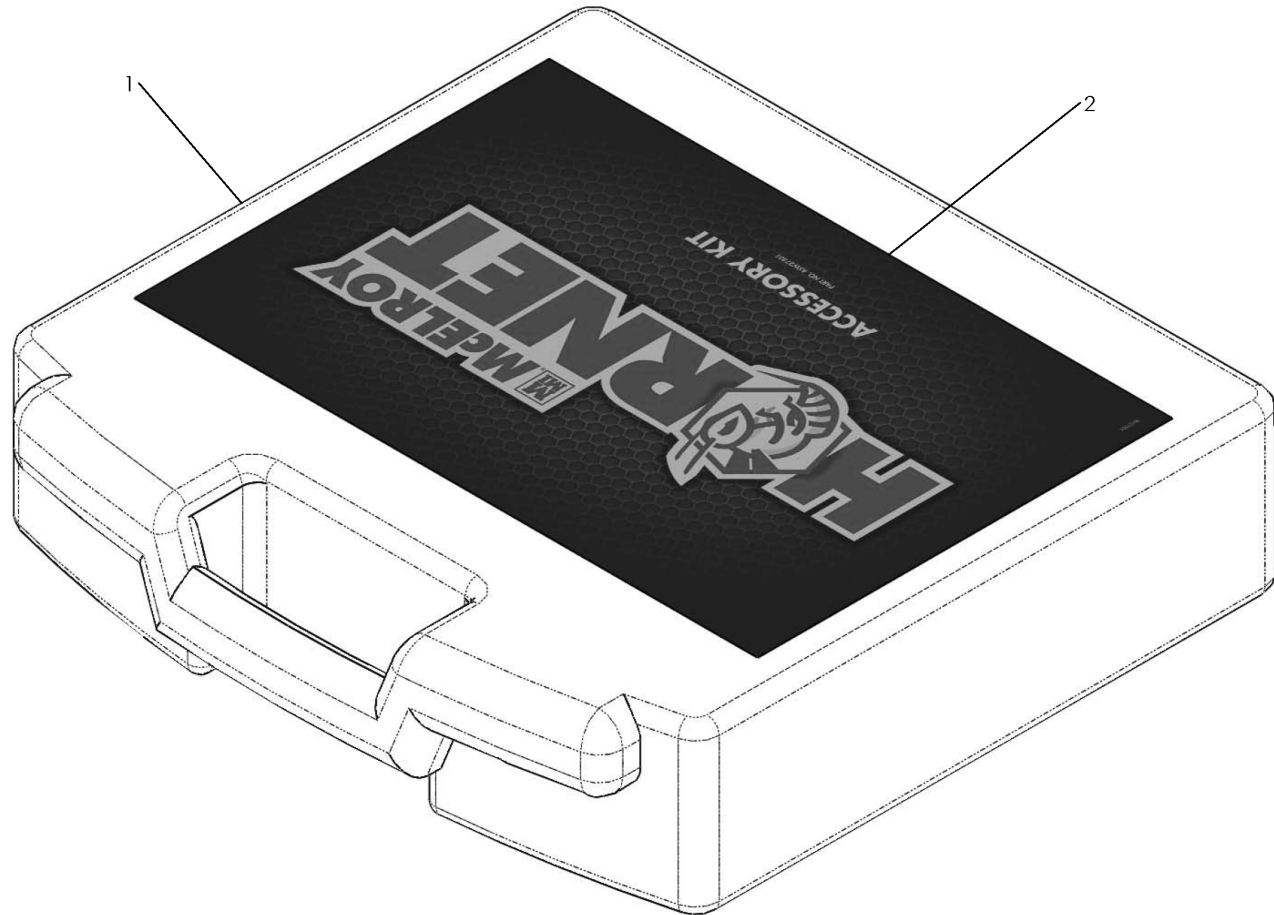

McElroy Manufacturing, Inc.
The leader by design.
Tulsa, Oklahoma U.S.A.

DRAWN: HECK	CHECK: JBC	APPRVD: PJD	DATE: 2/8/17	SHT No: 1	REV No:	PART No: SW24301

Hornet™ ACCESSORY CASE ASSEMBLY

McElroy Manufacturing Parts List

Part Number: SW24301 Hornet Accessory Case Assembly

Part Number SW24301 Component List

Item	Component	Description	Quantity	Unit	Price
1	SW24401	Hornet Access Case W/ Insert	1.0	EA	0.00
2	SW27501	Hornet Case Label	1.0	EA	0.00

Please visit <https://fusion.mcelroy.com/parts> to purchase parts or for more information.