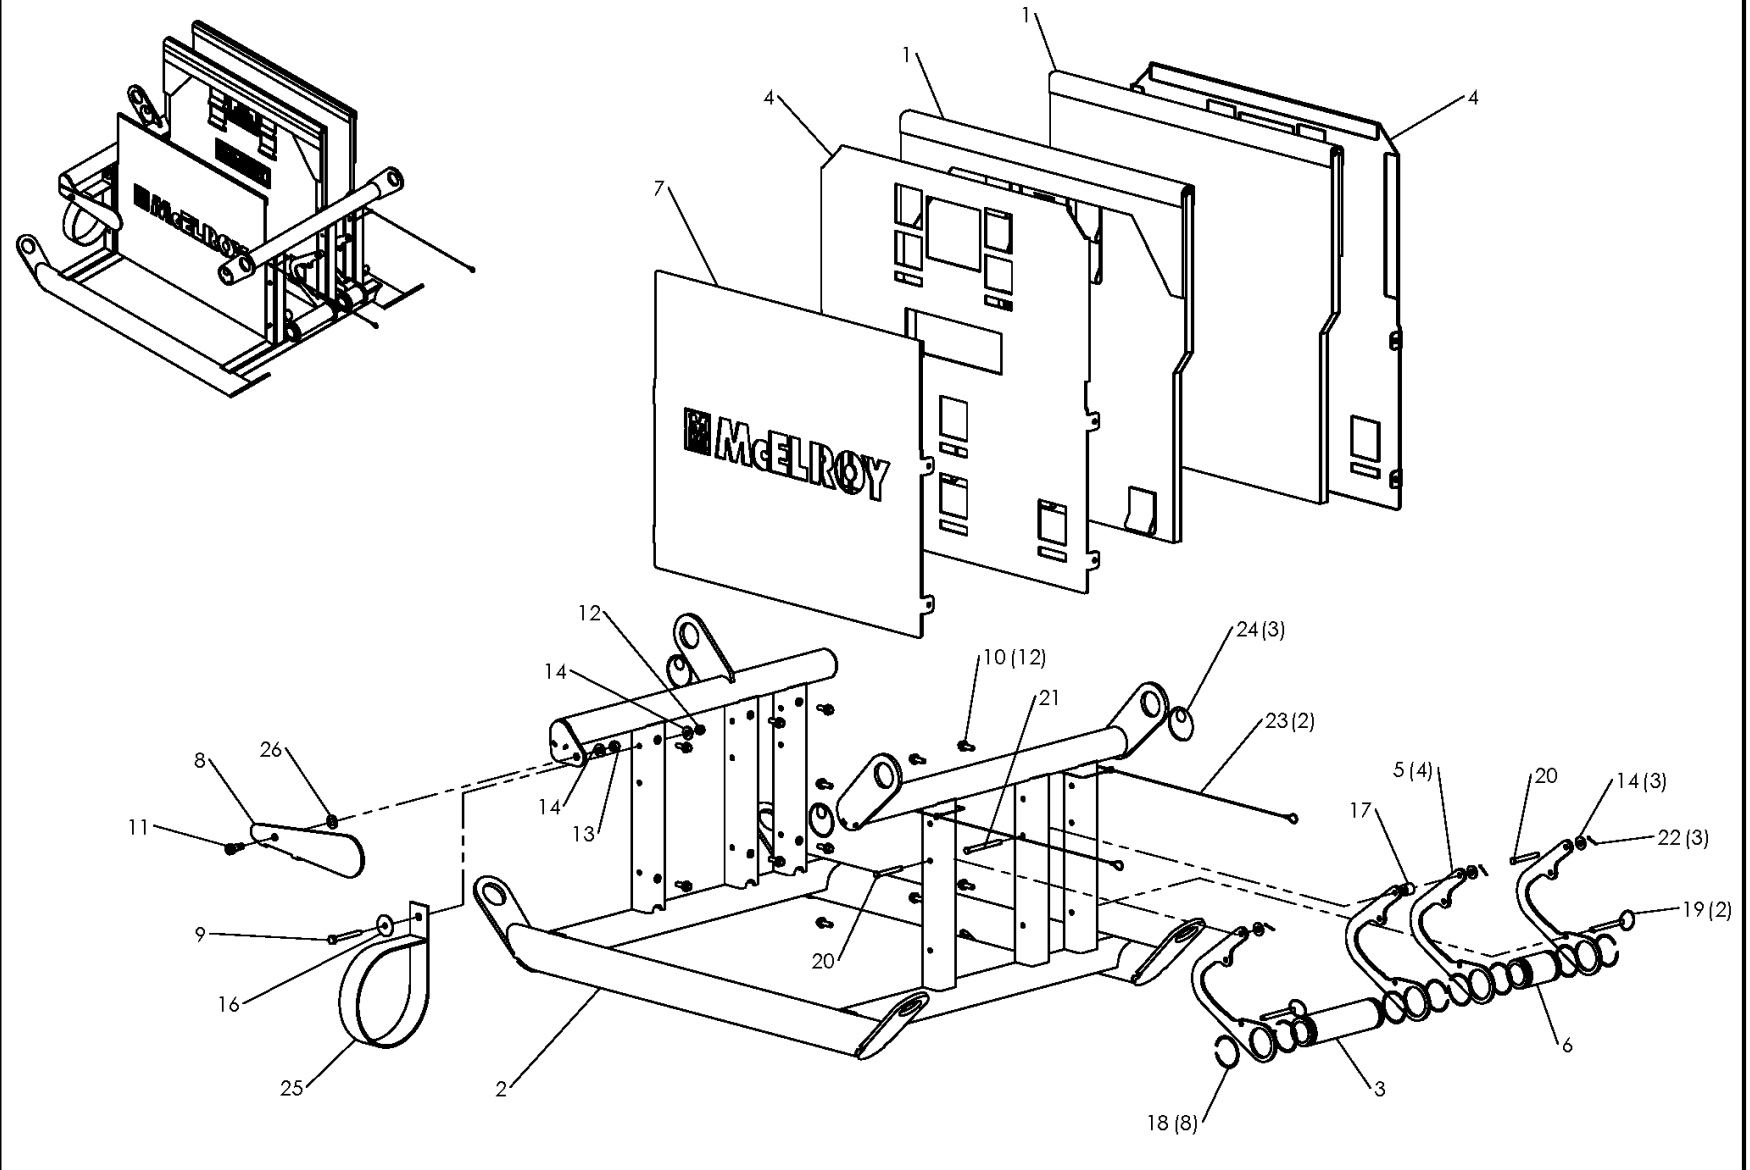

412i/618i HEATER FACER STAND

NOTES:
1. ATTACH ITEM 19 TO ITEM 23.

McElroy Manufacturing Parts List

Part Number: T18P1041702 412/618i Heater Facer Stand

Part Number T18P1041702 Component List

Item	Component	Description	Quantity	Unit	Price
1	1835302	Insulated Heater Panel	2.0	EA	0.00
2	T18P1041936	Storage Frame Wld	1.0	EA	0.00
3	T18P1041958	Guide Short Tube	1.0	EA	0.00
4	T18P1042042	Storage Side Plate	2.0	EA	0.00
5	T18P1042173	Guide Rod Bracket	4.0	EA	0.00
6	T18P1042204	Guide Short Tube Heater	1.0	EA	0.00
7	T18P1042344	Storage Facer Side Plate	1.0	EA	0.00
8	T18P1042830	Rotate Bracket	1.0	EA	0.00
9	MAB00009	1/4-20NCX2-1/4LG Hhcs	1.0	EA	0.74
10	MAB00257	1/4-20NCX3/4LG Hxhd SR Flg Blt	12.0	EA	0.52
11	MAF00080	3/8DIA X3/8LG Skt HD Shldr Scr	1.0	EA	6.28
12	MBC00005	1/4-20NC Fnsh Hex Nyl Lck Nut	1.0	EA	0.39
13	MBC00006	5/16-18NC Fnsh Hex Nyl Lck Nut	1.0	EA	0.39
14	MBF00005	1/4 TY 'a' Wide FL Wshr Stil PL	5.0	EA	0.11
15	MBF00006	5/16TY 'a' Wide FL Wshr Stil PL (Effective to 1/19/25)	1.0	EA	0.11
16	MBG00031	1/4 Fender Washer Stil PL	1.0	EA	0.31
17	MBH00083	Unthrd 5/8ODX9/16LG AL Spacer	1.0	EA	0.00
18	MCBP1016739	1-3/4EXT Spiral Retaining Ring	8.0	EA	5.27
19	MCE00002	1/4DIA X2.00 Grip Detent Pin	2.0	EA	10.72
20	MCFP1042336	1/4DIA X1-13/16 Grip Clv Pin PL	2.0	EA	0.00
21	MCFP1042338	1/4DIA X2-9/16 Grip Clv Pin PL	1.0	EA	0.00
22	MCH00025	1/16 DIA X1/2LG Cot Pin Stipl	3.0	EA	0.07
23	MCKP1024132	24" E/e, Coated Lanyard Wire	2.0	EA	0.00
24	MJQ00380	Wht, Blk Hook Lift Point Label	3.0	EA	6.90
25	MLJP1014202	20" HD Hanging Strap	1.0	EA	0.00
26	MBGP1008341	3/8 .390 ID Nyln Plstc Washer	1.0	EA	0.00

Please visit <https://fusion.mcelroy.com/parts> to purchase parts or for more information.