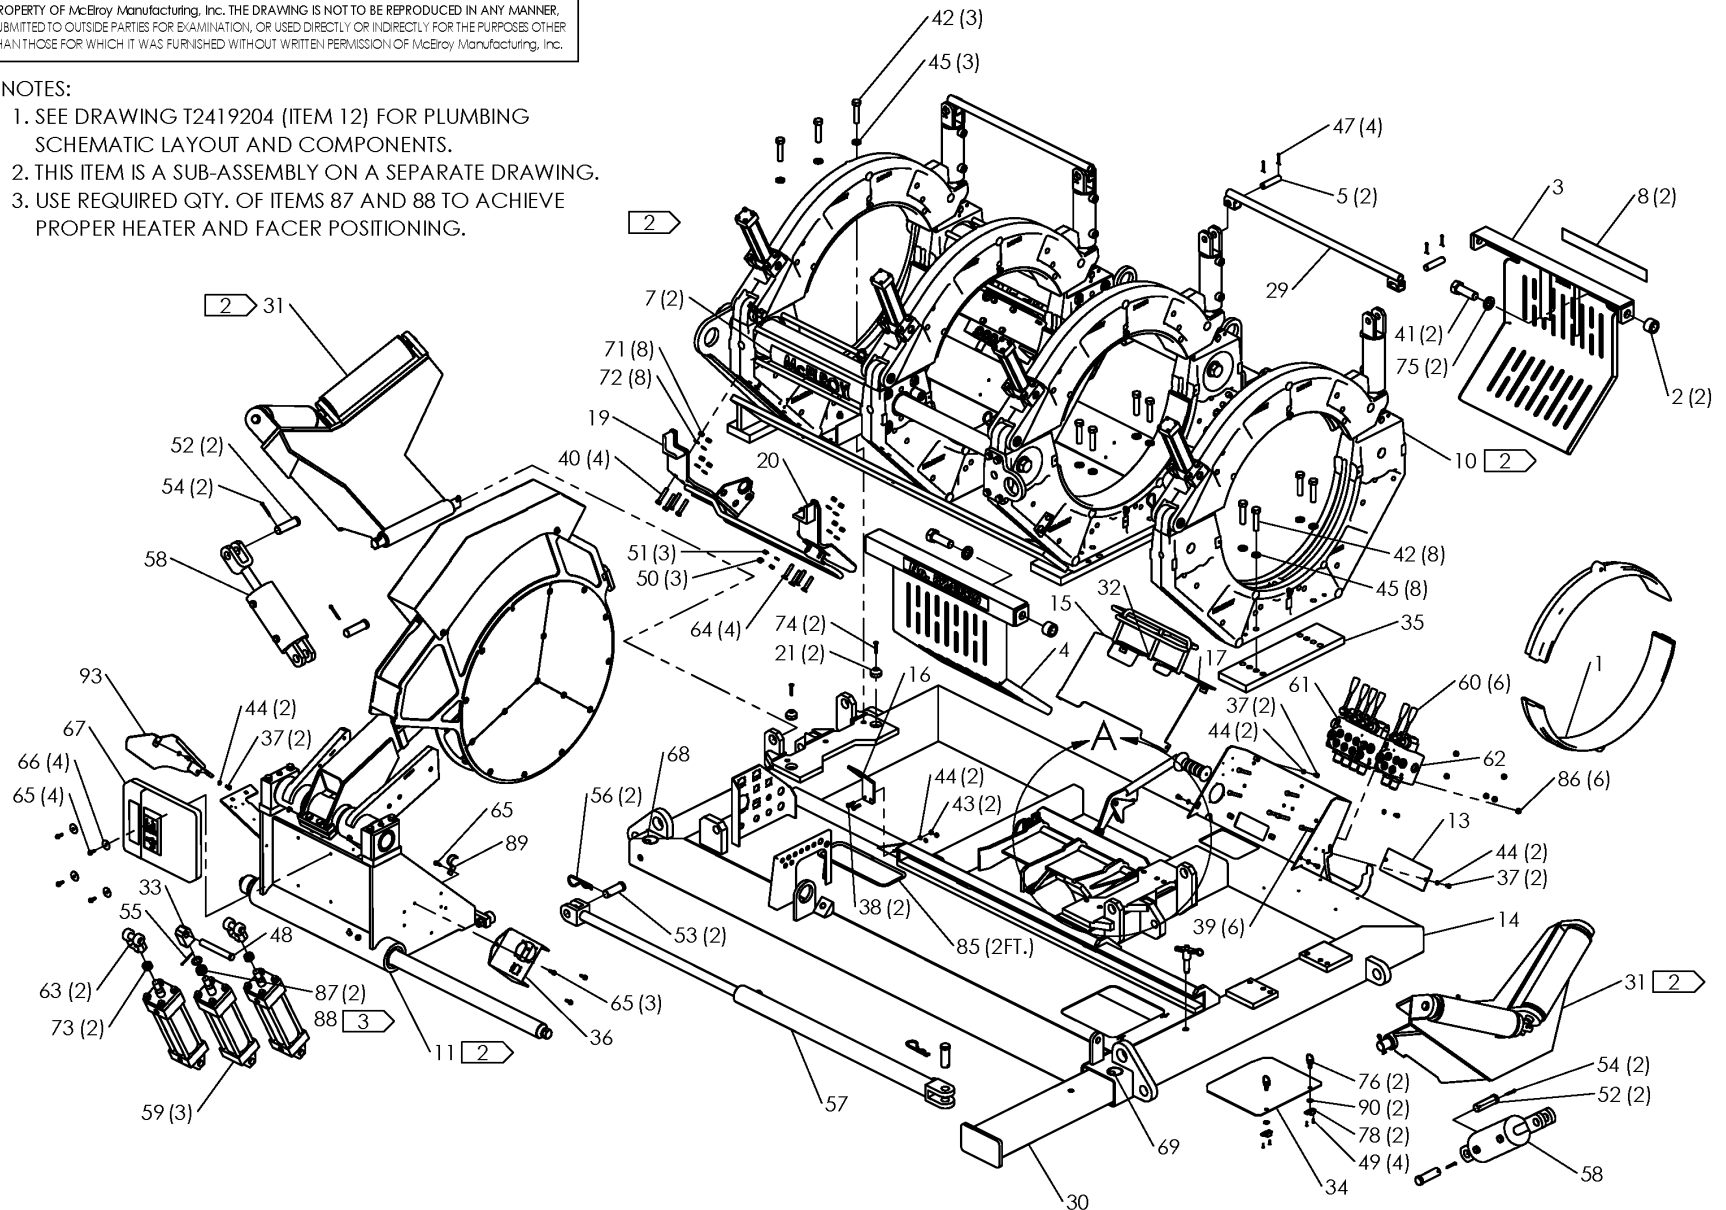

TracStar® 630 SERIES 2 220-240V LOW FORCE CARRIAGE ASSEMBLY

NOTES:

1. SEE DRAWING T2419204 (ITEM 12) FOR PLUMBING SCHEMATIC LAYOUT AND COMPONENTS.
2. THIS ITEM IS A SUB-ASSEMBLY ON A SEPARATE DRAWING.
3. USE REQUIRED QTY. OF ITEMS 87 AND 88 TO ACHIEVE PROPER HEATER AND FACER POSITIONING.