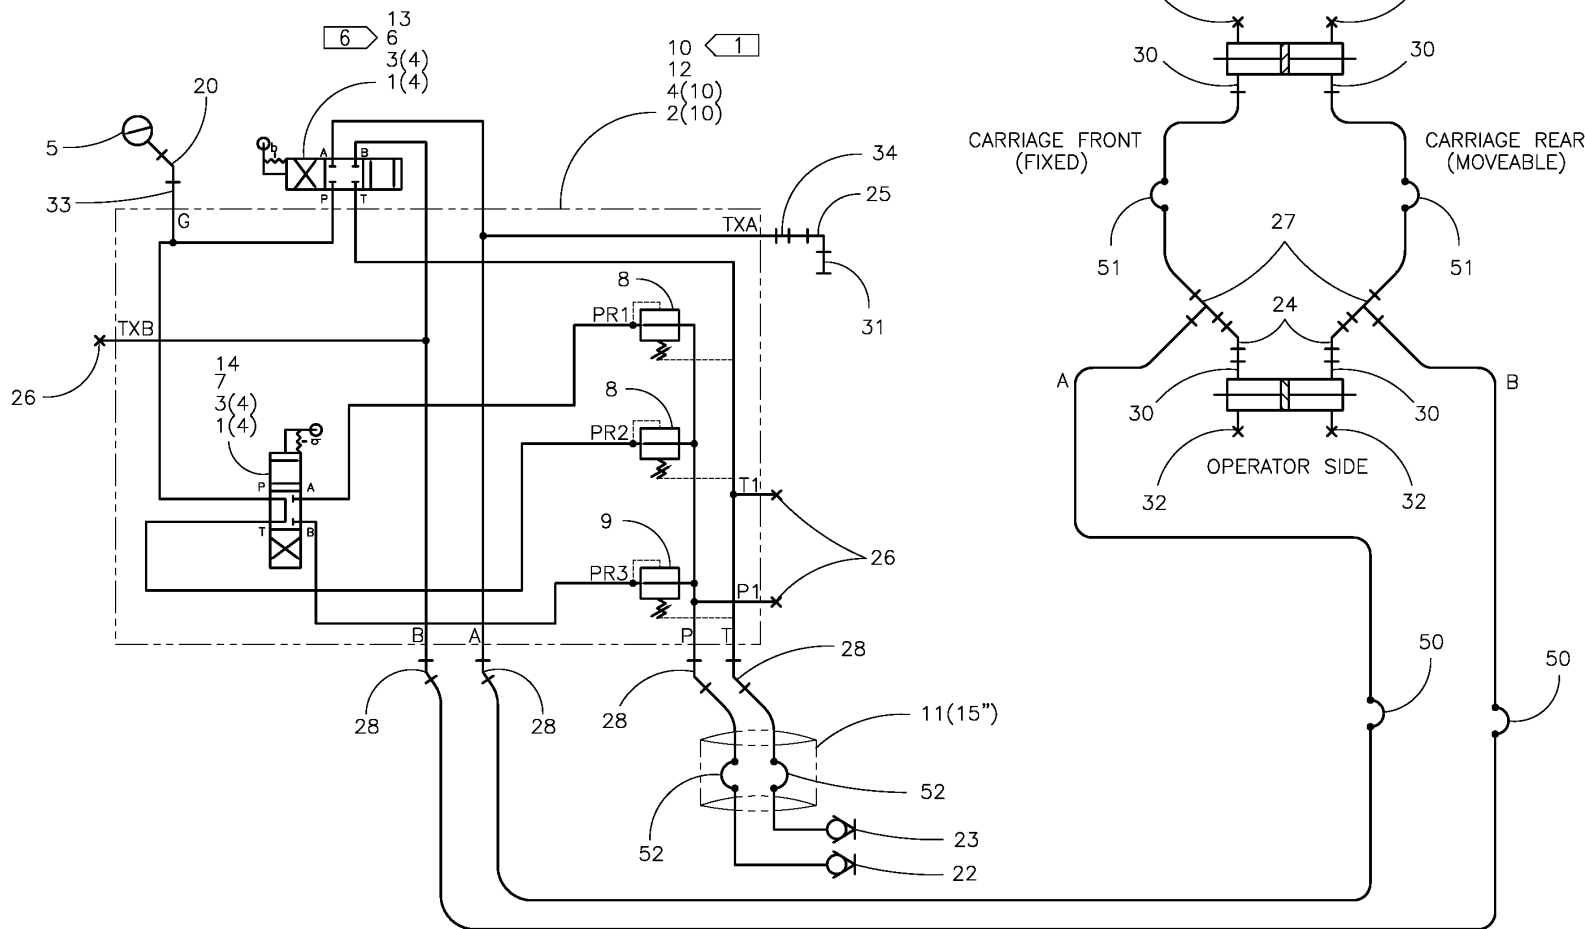

NOTES:

1. THIS ITEM IS A SUB ASSEMBLY ON A SEPARATE DRAWING.
2. FOR ITEMS 20 THRU 49 ORDER KIT NUMBER AT5001003.
3. FOR ITEMS 50 AND LARGER ORDER KIT NUMBER AT5001004.
4. USE LOCTITE HYDRAULIC SEALANT ON ALL PIPE THREADS **DO NOT USE** TEFLON TAPE.
5. ITEMS SHOWN IN PARENTHESIS REFLECT QUANTITIES IN A LOCAL GROUP AND MAY NOT INDICATE TOTAL ASSEMBLY QUANTITIES.
6. FOR OPTIONAL LEVER WITH CENTER DETENT ORDER KIT #MEF00322.

McElroy Manufacturing Parts List

Part Number: T5001003 TracStar 500 II Carriage Hydraulic/Plumbing Schematic

Part Number T5001003 Component List

Item	Component	Description	Quantity	Unit	Price
A	AT5001003	T500 II Carriage Fitting Kit	1.0	EA	571.00
B	AT5001004	T500 II Carriage Hose Kit	1.0	EA	385.00
1	MAN00008	#10-24NCX1LG Shcs SS	8.0	EA	0.49
2	MAB00064	3/8-16NCX1LG Hhcs	10.0	EA	0.51
3	MBE00004	#10 Reg Splt Lck Washer Stl PL	8.0	EA	0.10
4	MBE00007	3/8 Reg Splt Lck Wshr Stl PL	10.0	EA	0.12
5	MEE00003	1500PSI/BAR Pressure Gauge	1.0	EA	113.00
6	MEF00013	Replaced by AT5060601 (Effective 1/6/04 to 2/12/13)	1.0	EA	0.00
6	MEF00241	VMD03M Directional Valve (4A)	1.0	EA	679.00
7	MEF00014	Replaced by AT5060602 (Effective 1/6/04 to 2/12/13)	1.0	EA	0.00
7	MEF00242	VMD03M Directional Valve (4L)	1.0	EA	626.00
8	MEG00001	Reducing Valve	2.0	EA	132.00
9	MEG00002	Reducing Valve	1.0	EA	129.00
10	1814002	Carriage Manifold Assembly	1.0	EA	1,131.00
11	MFL00037	1.59 ID Hose Sleeve	1.25	FT	0.00
12	849501	Manifold Mounting Bracket Wld	1.0	EA	447.00
13	8163104	Carriage Open/close Label (Effective 6/24/04 to 2/12/13)	1.0	EA	13.41
13	8163218	Carriage Open/close Label	1.0	EA	5.28
14	8163105	Selector Valve Label (Effective 6/24/04 to 2/12/13)	1.0	EA	10.43
14	8163211	Selector Valve Label	1.0	EA	5.28