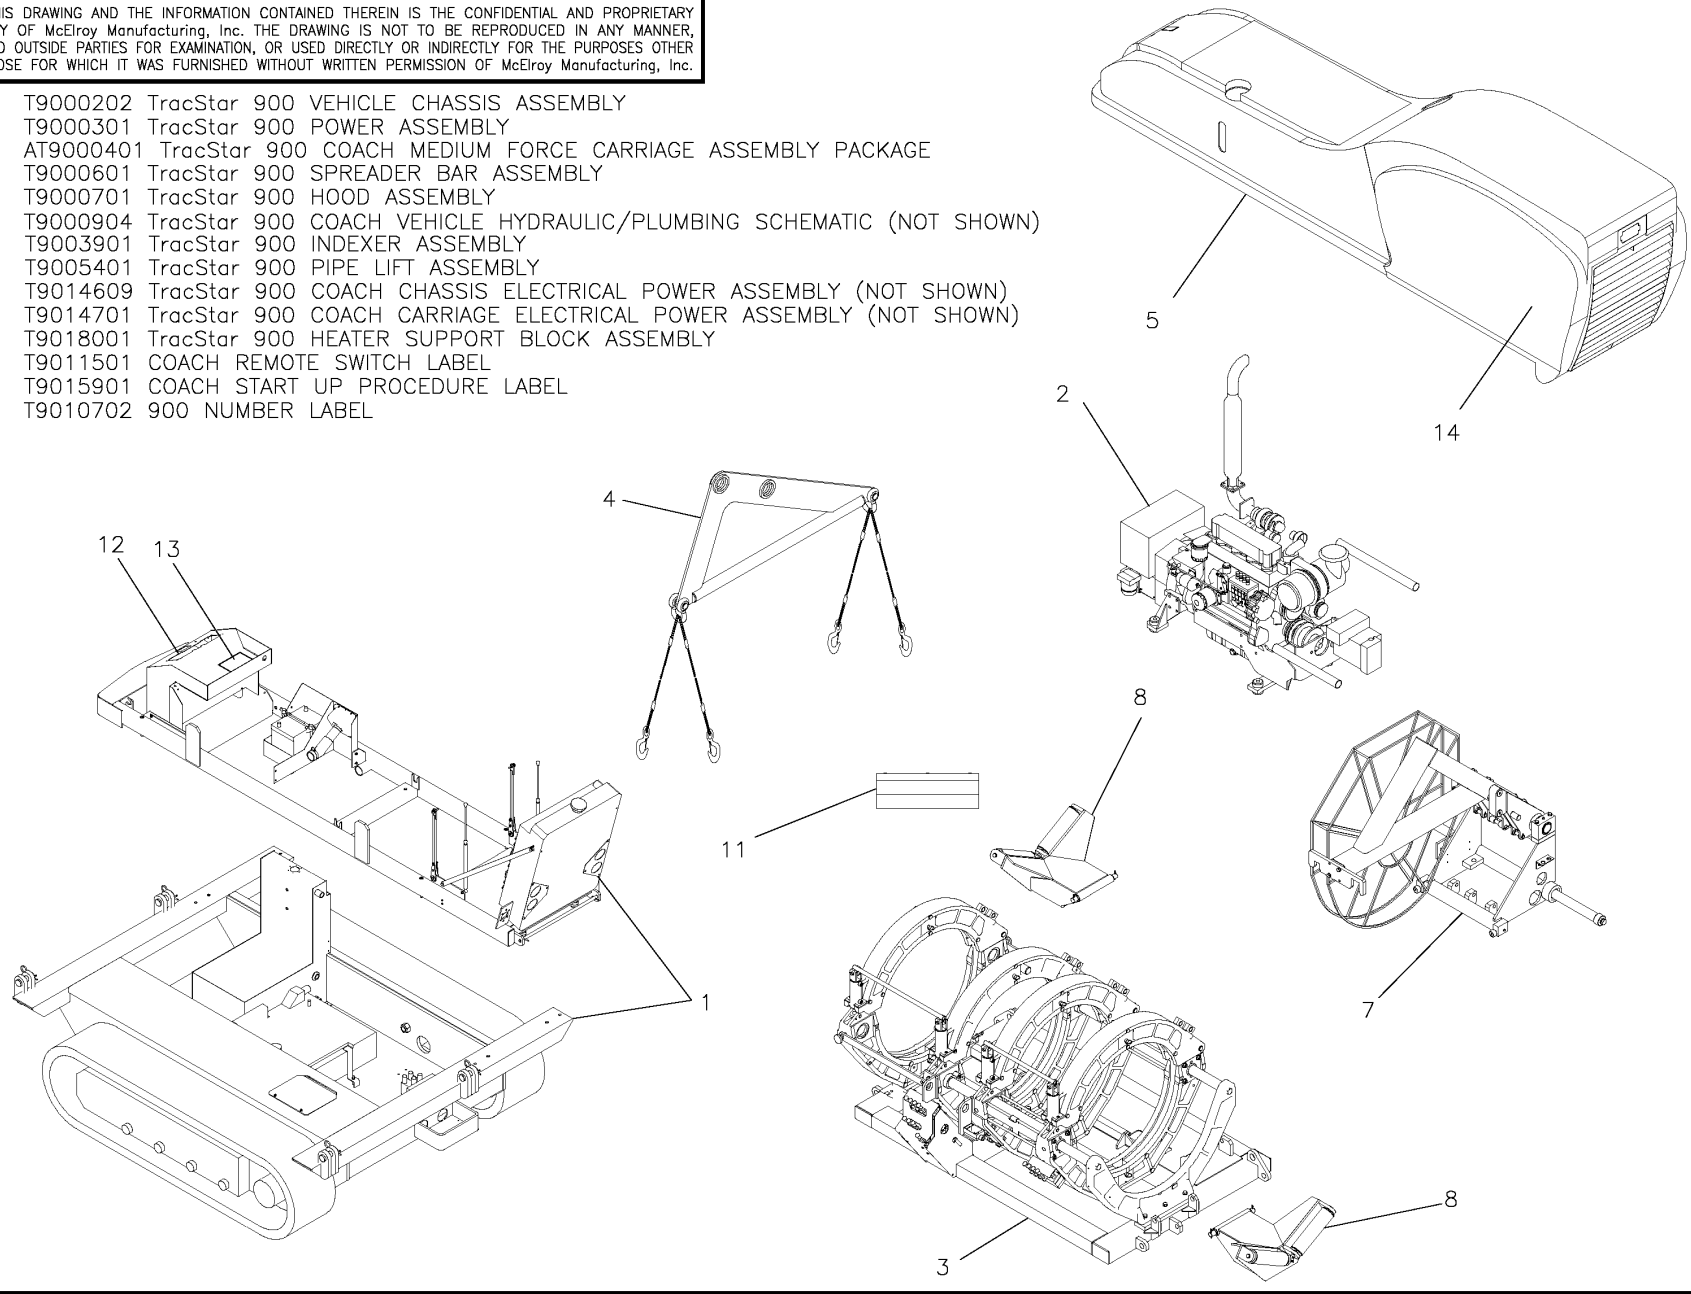

McElroy Manufacturing, Inc.
 The leader by design.
 Tulsa, Oklahoma U.S.A.

DRAWN: ARB	CHECK: TKD	APPRV'D: SWB	DATE: 9/05/06	DWG No: T9000100	SHT No:	REV No: A	PART No: T9000105
------------	------------	--------------	---------------	------------------	---------	-----------	-------------------

TracStar® 900 COACH MEDIUM FORCE FUSION MACHINE ASSEMBLY							CAD No: T9000105
--	--	--	--	--	--	--	------------------

NOTE: THIS DRAWING AND THE INFORMATION CONTAINED THEREIN IS THE CONFIDENTIAL AND PROPRIETARY PROPERTY OF McElroy Manufacturing, Inc. THE DRAWING IS NOT TO BE REPRODUCED IN ANY MANNER, SUBMITTED OUTSIDE PARTIES FOR EXAMINATION, OR USED DIRECTLY OR INDIRECTLY FOR THE PURPOSES OTHER THAN THOSE FOR WHICH IT WAS FURNISHED WITHOUT WRITTEN PERMISSION OF McElroy Manufacturing, Inc.

McElroy Manufacturing Parts List

Part Number: T9000105 TracStar 900 Coach MF Fusion Machine Assembly (Obsolete)

Part Number T9000105 Component List

Item	Component	Description	Quantity	Unit	Price
1	T9000202	TracStar 900 Vehicle Chassis Assembly	1.0	EA	0.00
2	T9000301	TracStar 900 Diesel Power Pack Assembly	1.0	EA	0.00
3	AT9000401	TracStar 900 Coach MF Carriage Assembly Package	1.0	EA	0.00
4	T9000601	TracStar 900 Spreader Bar Assembly	1.0	EA	4,284.00
5	T9000701	TracStar 900 Hood Assembly	1.0	EA	23,048.00
6	T9000904	TracStar 900 Automatic Vehicle Hydraulic / Plumbing Schematic	1.0	EA	0.00
7	T9003901	TracStar 900 Indexer Assembly	1.0	EA	0.00
8	T9005401	TracStar 900 Pipe Lift Assembly	2.0	EA	3,838.00
9	T9014609	TracStar 900 Coach Chassis Electrical Power Assembly	1.0	EA	0.00
10	T9014701	TracStar 900 Coach Carriage Electrical Power Assembly	1.0	EA	0.00
11	T9018001	T900 Heater Support Block Assy	1.0	EA	78.73
12	T9011501	Coach Remote Switch Label	1.0	EA	0.00
13	T9015901	Coach Start UP Proc Label	1.0	EA	0.00
14	T9010702	900 Number Label	2.0	EA	0.00