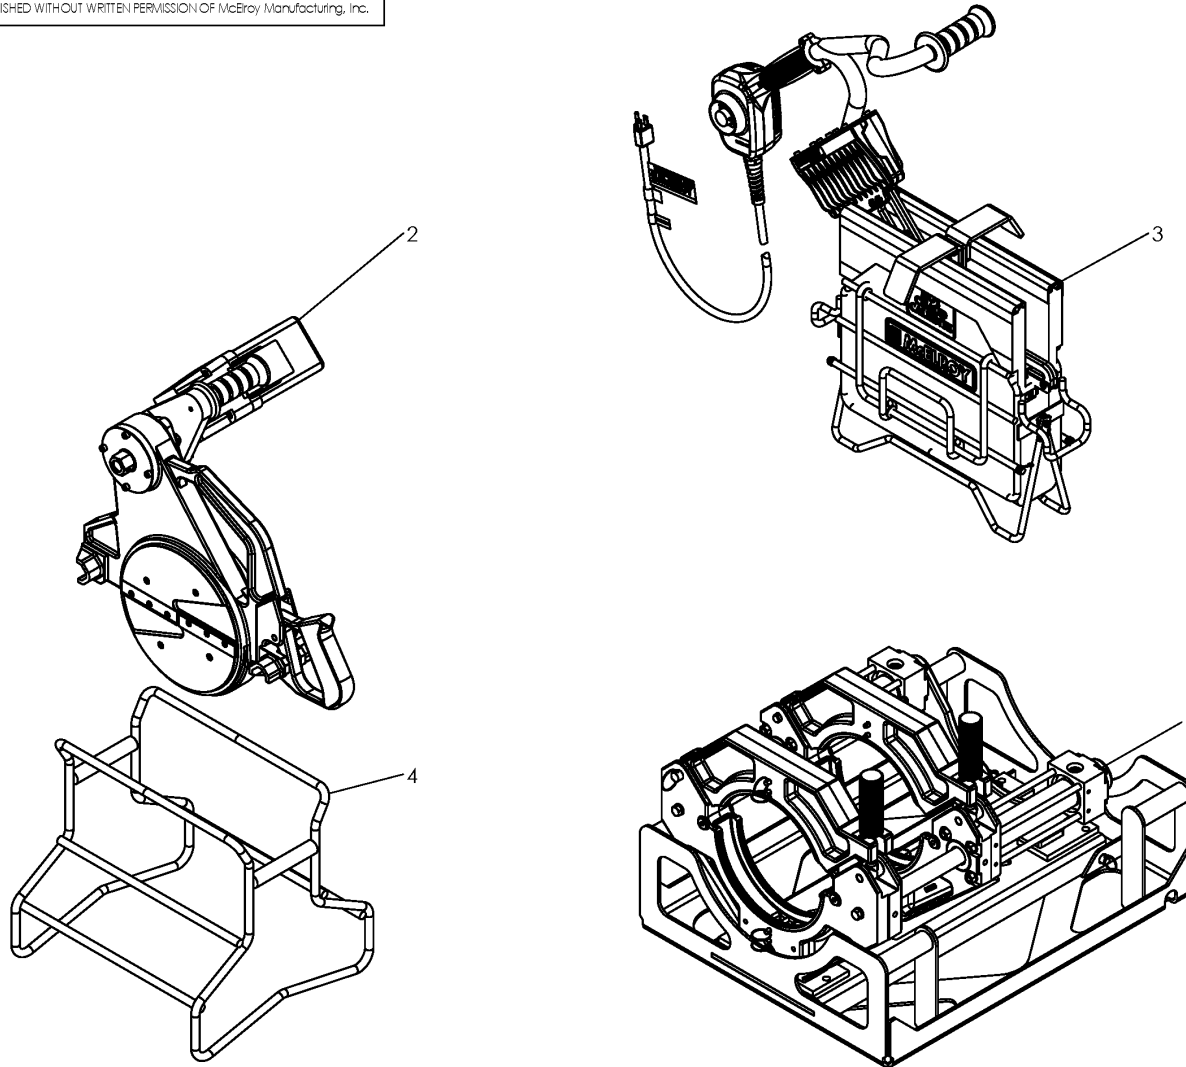

DynaMc® 28 EP 2 JAW FUSION MACHINE PACKAGE

McElroy Manufacturing Parts List

Part Number: A900204 DynaMc 28 Electric Pump 2 Jaw 220-240V, 50/60Hz Fusion Machine Package

Part Number A900204 Component List

Item	Component	Description	Quantity	Unit	Price
1	900201	DynaMc 28 Electric Pump 2 Jaw Carriage Assembly	1.0	EA	7,870.00
2	899401	DynaMc 28 Hand Pump 220-240V, 50/60Hz, 1Ph Facer Assembly	1.0	EA	4,673.00
3	848803	Obsolete & Replaced by 901701 (Effective to 2/9/20)	1.0	EA	0.00
3	901701	28 DIPS 220-240V,50/60Hz Heater Assembly	1.0	EA	3,052.00
4	T801101	Facer Stand	1.0	EA	366.00

Please visit <https://fusion.mcelroy.com/parts> to purchase parts or for more information.