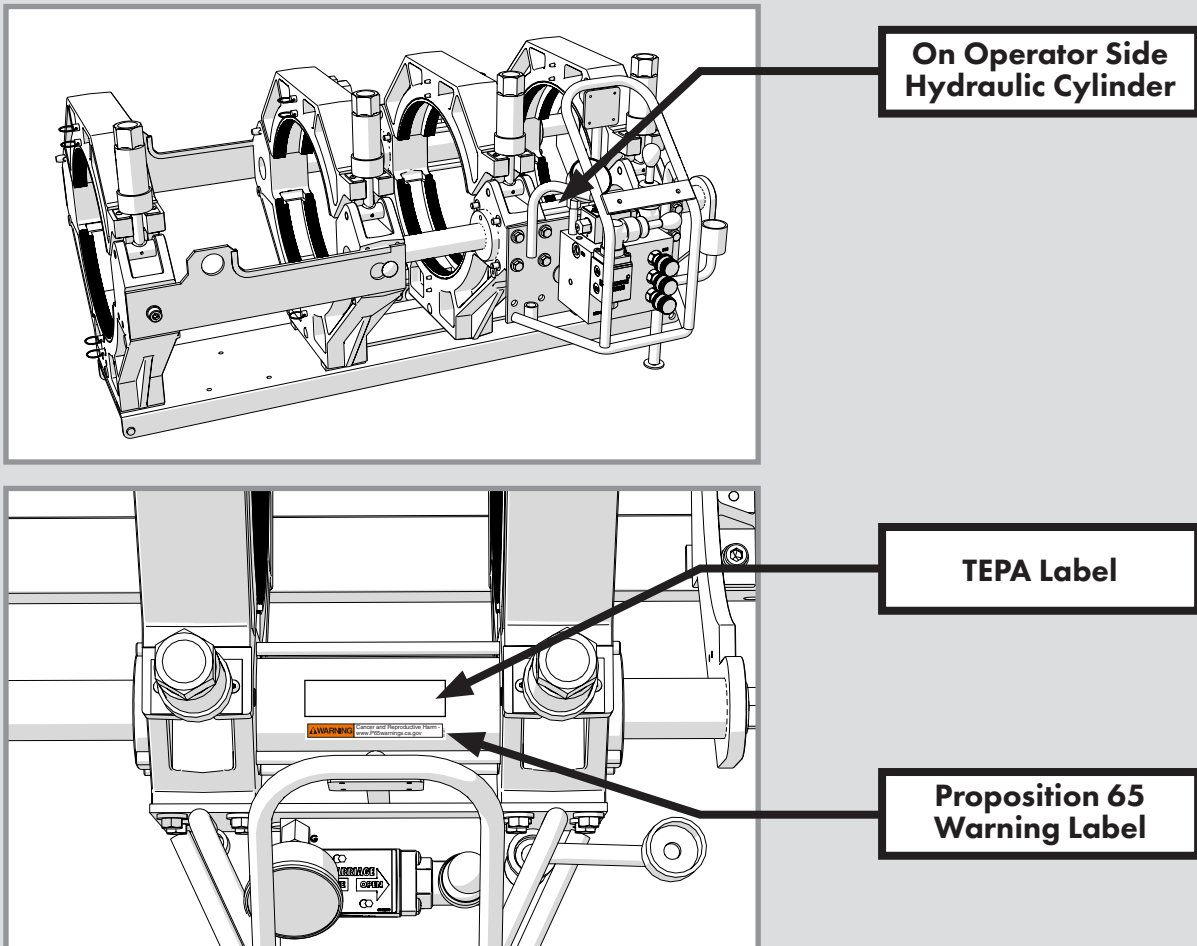

Label Instructions:

1) Clean the location for the label with a clean cloth and remove any debris from the area.
2) Remove the backing tape from the label.
3) Align the label as shown below and apply the label to the location.